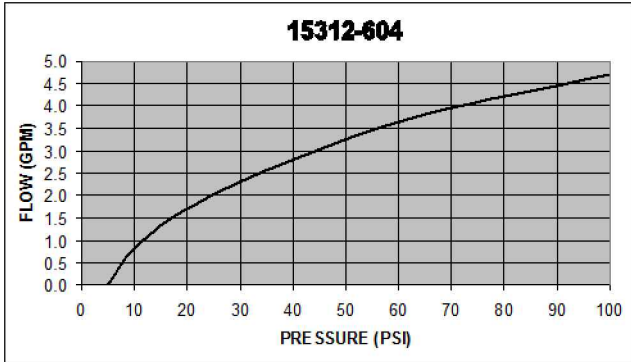

FREE FLOW PRESSURE DROP

15312-600 SERIES

07/09

Vonberg Valve, inc.

HYDRAULIC VALVE SPECIALISTS

3800 INDUSTRIAL AVE.
ROLLING MEADOWS, IL 60008-1085
PH: (847) 259-3800 FAX: (847) 259-3997