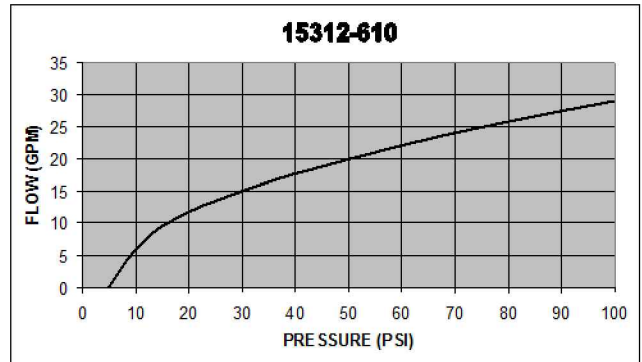

FREE FLOW PRESSURE DROP

15312-600 SERIES

07/09

Vonberg Valve, inc.

HYDRAULIC VALVE SPECIALISTS

3800 INDUSTRIAL AVE.
ROLLING MEADOWS, IL 60008-1085
PH: (847) 259-3800 FAX: (847) 259-3997