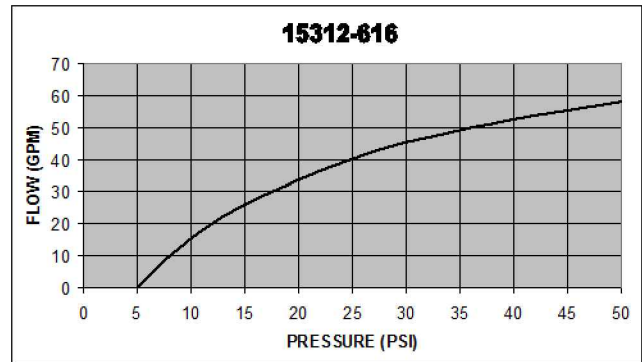

FREE FLOW PRESSURE DROP

15312-600 SERIES

07/09

Vonberg Valve, inc.

HYDRAULIC VALVE SPECIALISTS

3800 INDUSTRIAL AVE.
ROLLING MEADOWS, IL 60008-1085
PH: (847) 259-3800 FAX: (847) 259-3997