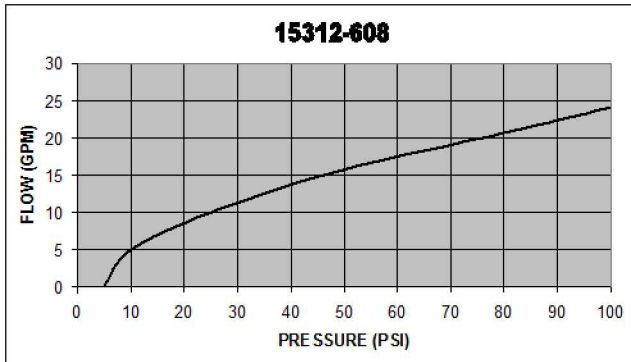

FREE FLOW PRESSURE DROP

15312-600 SERIES

07/09

Vonberg Valve, inc.

HYDRAULIC VALVE SPECIALISTS

3800 INDUSTRIAL AVE.
ROLLING MEADOWS, IL 60008-1085
PH: (847) 259-3800 FAX: (847) 259-3997