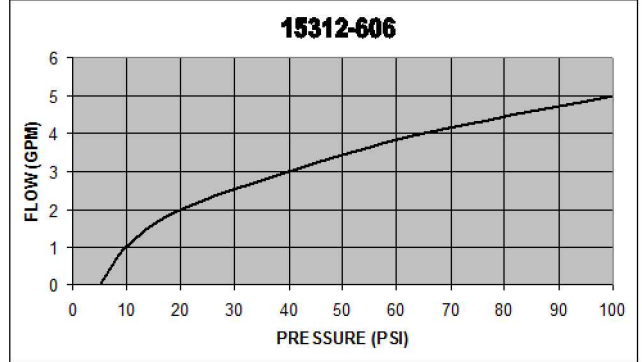

FREE FLOW PRESSURE DROP

15312-600 SERIES

07/09

Vonberg Valve, inc.

HYDRAULIC VALVE SPECIALISTS

3800 INDUSTRIAL AVE.
ROLLING MEADOWS, IL 60008-1085
PH: (847) 259-3800 FAX: (847) 259-3997