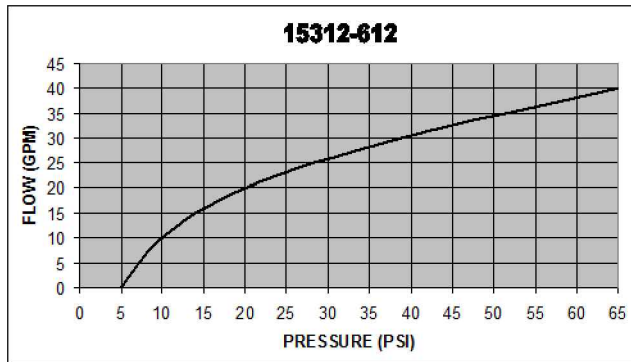

FREE FLOW PRESSURE DROP

15312-600 SERIES

07/09

Vonberg Valve, inc.

HYDRAULIC VALVE SPECIALISTS

3800 INDUSTRIAL AVE.
ROLLING MEADOWS, IL 60008-1085
PH: (847) 259-3800 FAX: (847) 259-3997