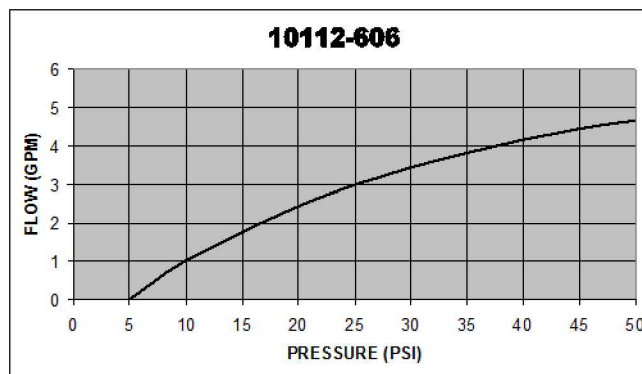

FREE FLOW PRESSURE DROP

10112-600 SERIES

07/09

Vonberg Valve, inc.

HYDRAULIC VALVE SPECIALISTS

3800 INDUSTRIAL AVE.
ROLLING MEADOWS, IL 60008-1085

PH: (847) 259-3800 FAX: (847) 259-3997