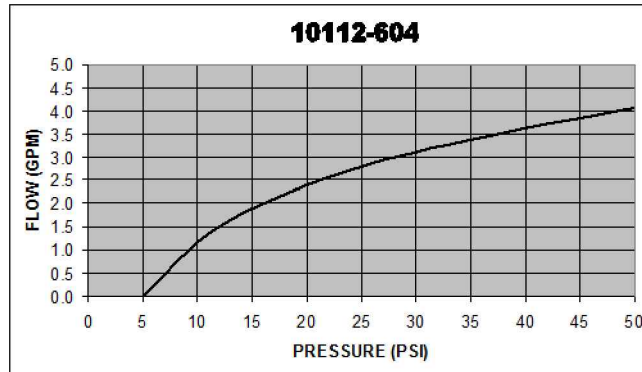

FREE FLOW PRESSURE DROP

10112-600 SERIES

07/09

Vonberg Valve, inc.

HYDRAULIC VALVE SPECIALISTS

3800 INDUSTRIAL AVE.
ROLLING MEADOWS, IL 60008-1085

PH: (847) 259-3800 FAX: (847) 259-3997