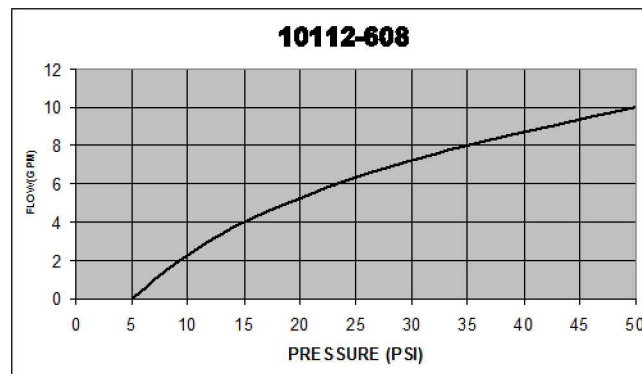

FREE FLOW PRESSURE DROP

10112-600 SERIES

07/09

Vonberg Valve, inc.

HYDRAULIC VALVE SPECIALISTS

3800 INDUSTRIAL AVE.
ROLLING MEADOWS, IL 60008-1085

PH: (847) 259-3800 FAX: (847) 259-3997