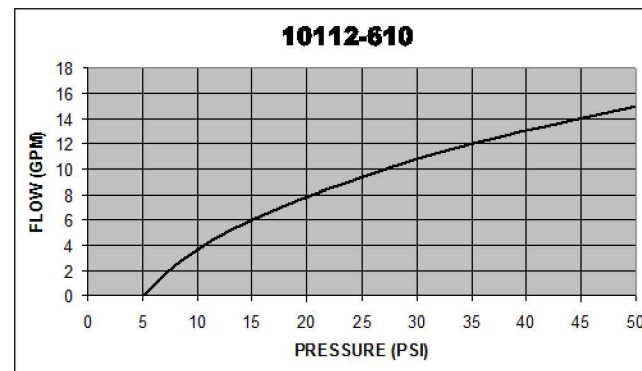

FREE FLOW PRESSURE DROP

10112-600 SERIES

07/09

Vonberg Valve, inc.

HYDRAULIC VALVE SPECIALISTS

3800 INDUSTRIAL AVE.
ROLLING MEADOWS, IL 60008-1085

PH: (847) 259-3800 FAX: (847) 259-3997