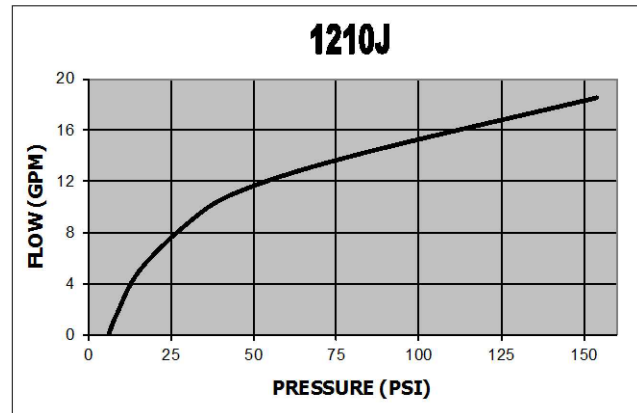

FREE FLOW PRESSURE DROP

1200J SERIES

Vonberg Valve, inc.

HYDRAULIC VALVE SPECIALISTS

3800 INDUSTRIAL AVE.
ROLLING MEADOWS, IL 60008-1085
PH: (847) 259-3800 FAX: (847) 259-3997