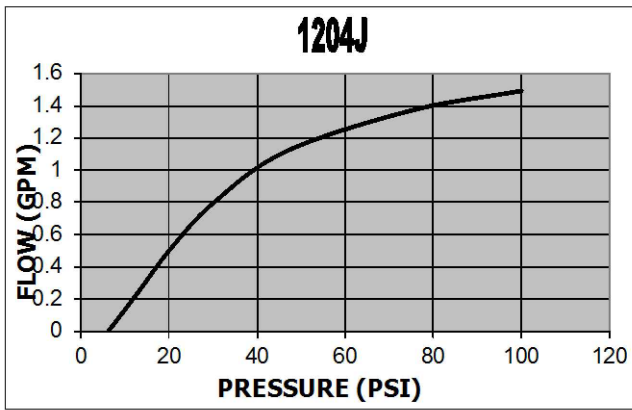

FREE FLOW PRESSURE DROP

1200J SERIES

Vonberg Valve, inc.

HYDRAULIC VALVE SPECIALISTS

3800 INDUSTRIAL AVE.
ROLLING MEADOWS, IL 60008-1085
PH: (847) 259-3800 FAX: (847) 259-3997