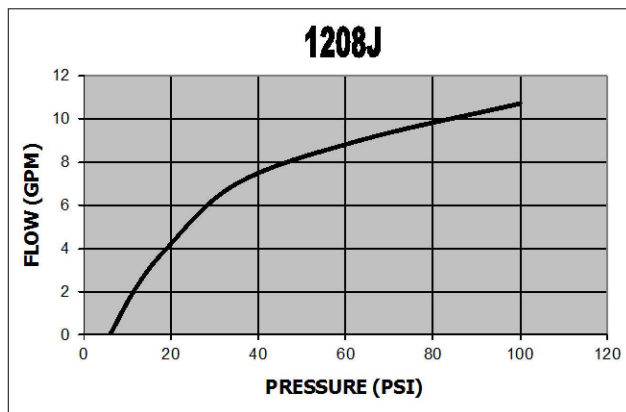

FREE FLOW PRESSURE DROP

1200J SERIES

Vonberg Valve, inc.

HYDRAULIC VALVE SPECIALISTS

3800 INDUSTRIAL AVE.
ROLLING MEADOWS, IL 60008-1085
PH: (847) 259-3800 FAX: (847) 259-3997