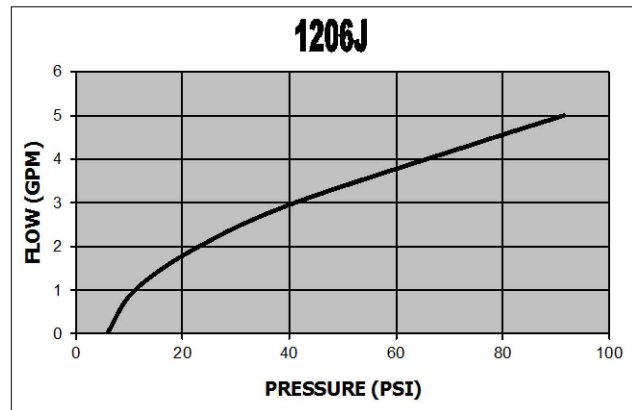

FREE FLOW PRESSURE DROP

1200J SERIES

Vonberg Valve, inc.

HYDRAULIC VALVE SPECIALISTS

3800 INDUSTRIAL AVE.
ROLLING MEADOWS, IL 60008-1085
PH: (847) 259-3800 FAX: (847) 259-3997